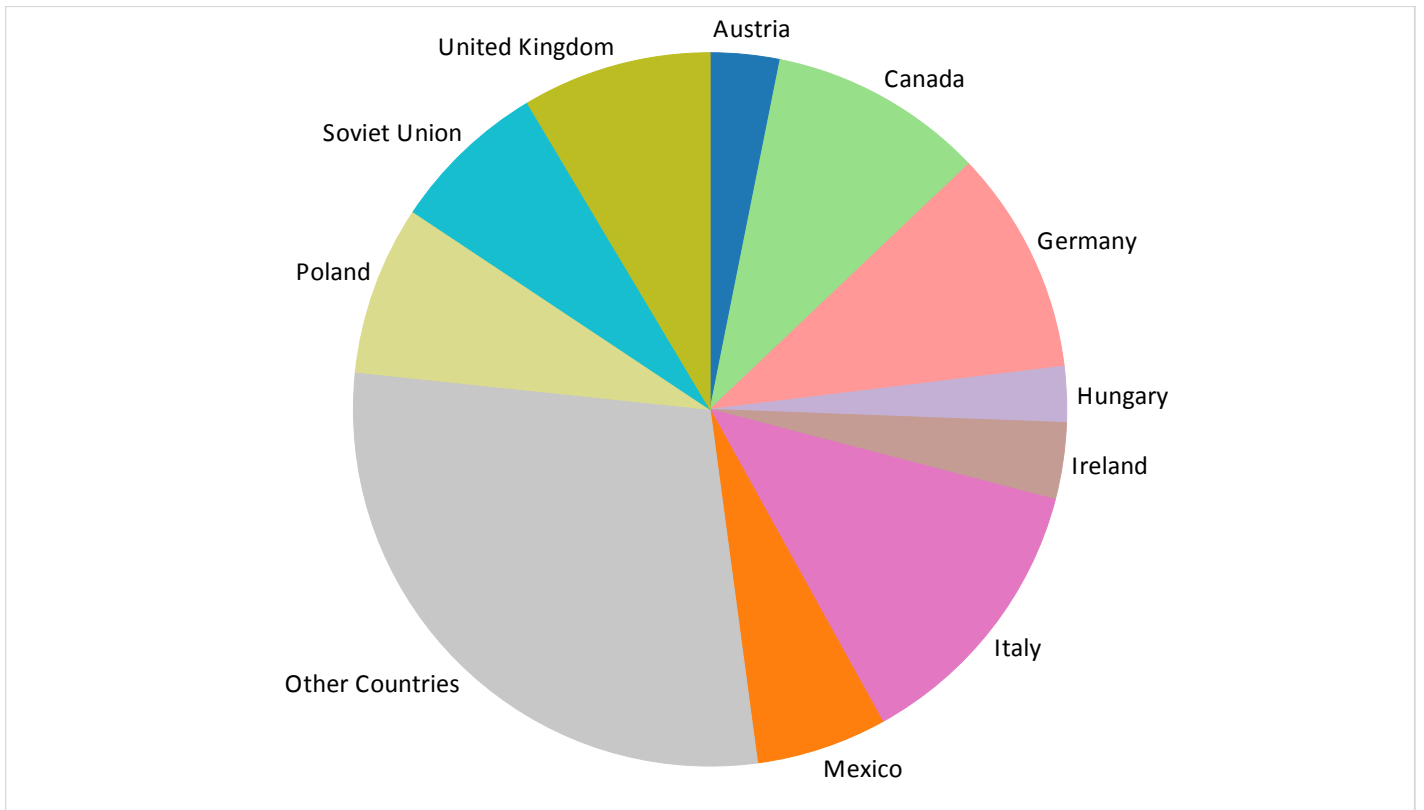

Top Ten Largest U.S. Immigrant Groups, 1960

Year

1960

Show History

Migration Policy Institute (MPI) Data Hub
<http://migrationpolicy.org/programs/data-hub>